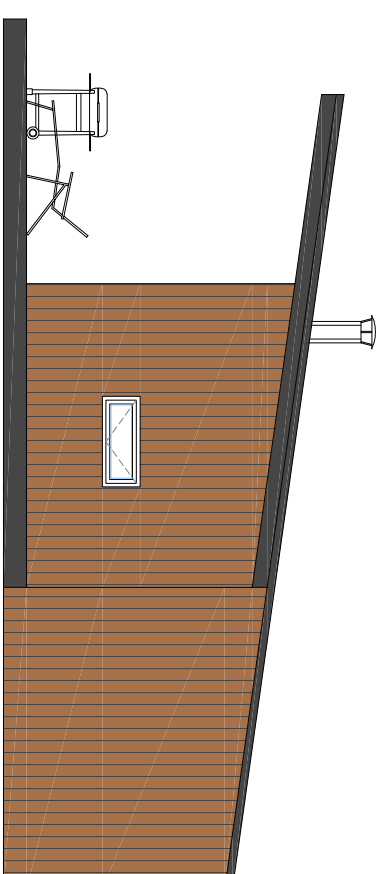

Utsikt 70

 WOODWORKS by BERGS	
UTSIKT 70 Sweden	
CUSTOMER: ---	
DESIGNER: KARLIS BIRUMS JR.	
PROJECT SUPERVISOR: KARLIS BIRUMS JR.	
DRAWING NAME: UTSIKT 70 FACADES	
PAGE: FILE:	1:75
Utsikt 70 (09_22_2020).dwg	

Ritningen är skyddad enligt upphovsrättslagen och får inte kopieras, spridas eller i övrigt användas utan upphovsmannens medgivande