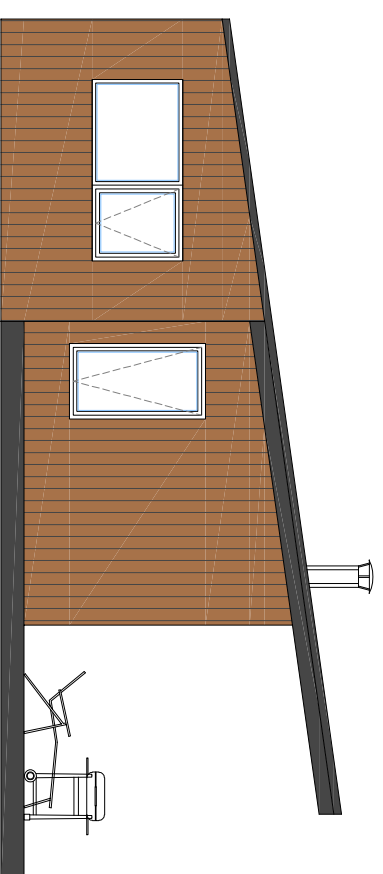

Utsikt 70

 WOODWORKS by BERGS	
UTSIKT 70 Sweden	
CUSTOMER: ---	
DESIGNER: KARLIS BIRUMS JR.	
PROJECT SUPERVISOR: KARLIS BIRUMS JR.	
DRAWING NAME: UTSIKT 70 FACADES	
PAGE: FILE:	1:75
Utsikt 70 (09_22_2020).dwg	

Ritningen är skyddad enligt upphovsrättslagen och får inte kopieras, spridas eller i övrigt användas utan upphovsmannens medgivande