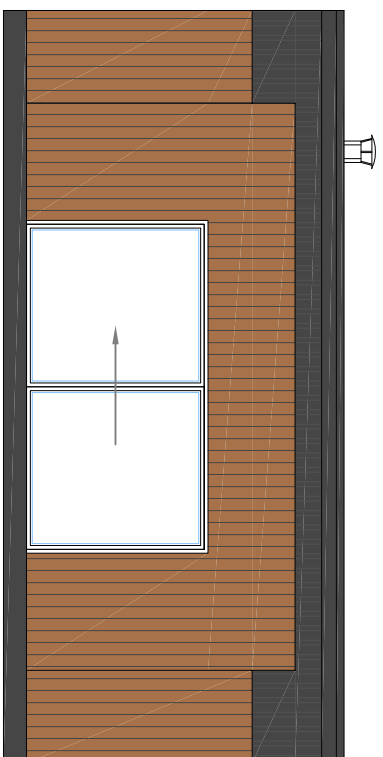

Utsikt 70

 WOODWORKS by BERGS	
UTSIKT 70 Sweden	
CUSTOMER: ---	
DESIGNER: KARLIS BIRUMS JR.	
PROJECT SUPERVISOR: KARLIS BIRUMS JR.	
DRAWING NAME: UTSIKT 70 FACADES	
PAGE: FILE:	1:75
Utsikt 70 (09_22_2020).dwg	

Ritningen är skyddad enligt upphovsrättslagen och får inte kopieras, spridas eller i övrigt användas utan upphovsmannens medgivande