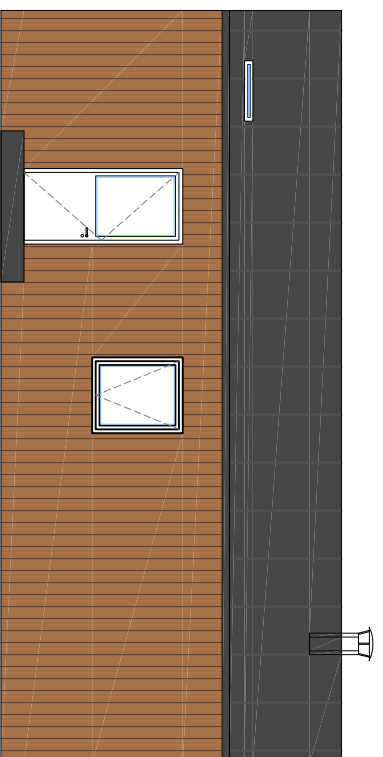

Utsikt 70

 WOODWORKS by BERGS	
UTSIKT 70 Sweden	
CUSTOMER: ---	
DESIGNER: KARLIS BIRUMS JR.	
PROJECT SUPERVISOR: KARLIS BIRUMS JR.	
DRAWING NAME: UTSIKT 70 FACADES	
PAGE: FILE:	1:75
Utsikt 70 (09_22_2020).dwg	

Ritningen är skyddad enligt upphovsrättslagen och får inte kopieras, spridas eller i övrigt användas utan upphovsmannens medgivande